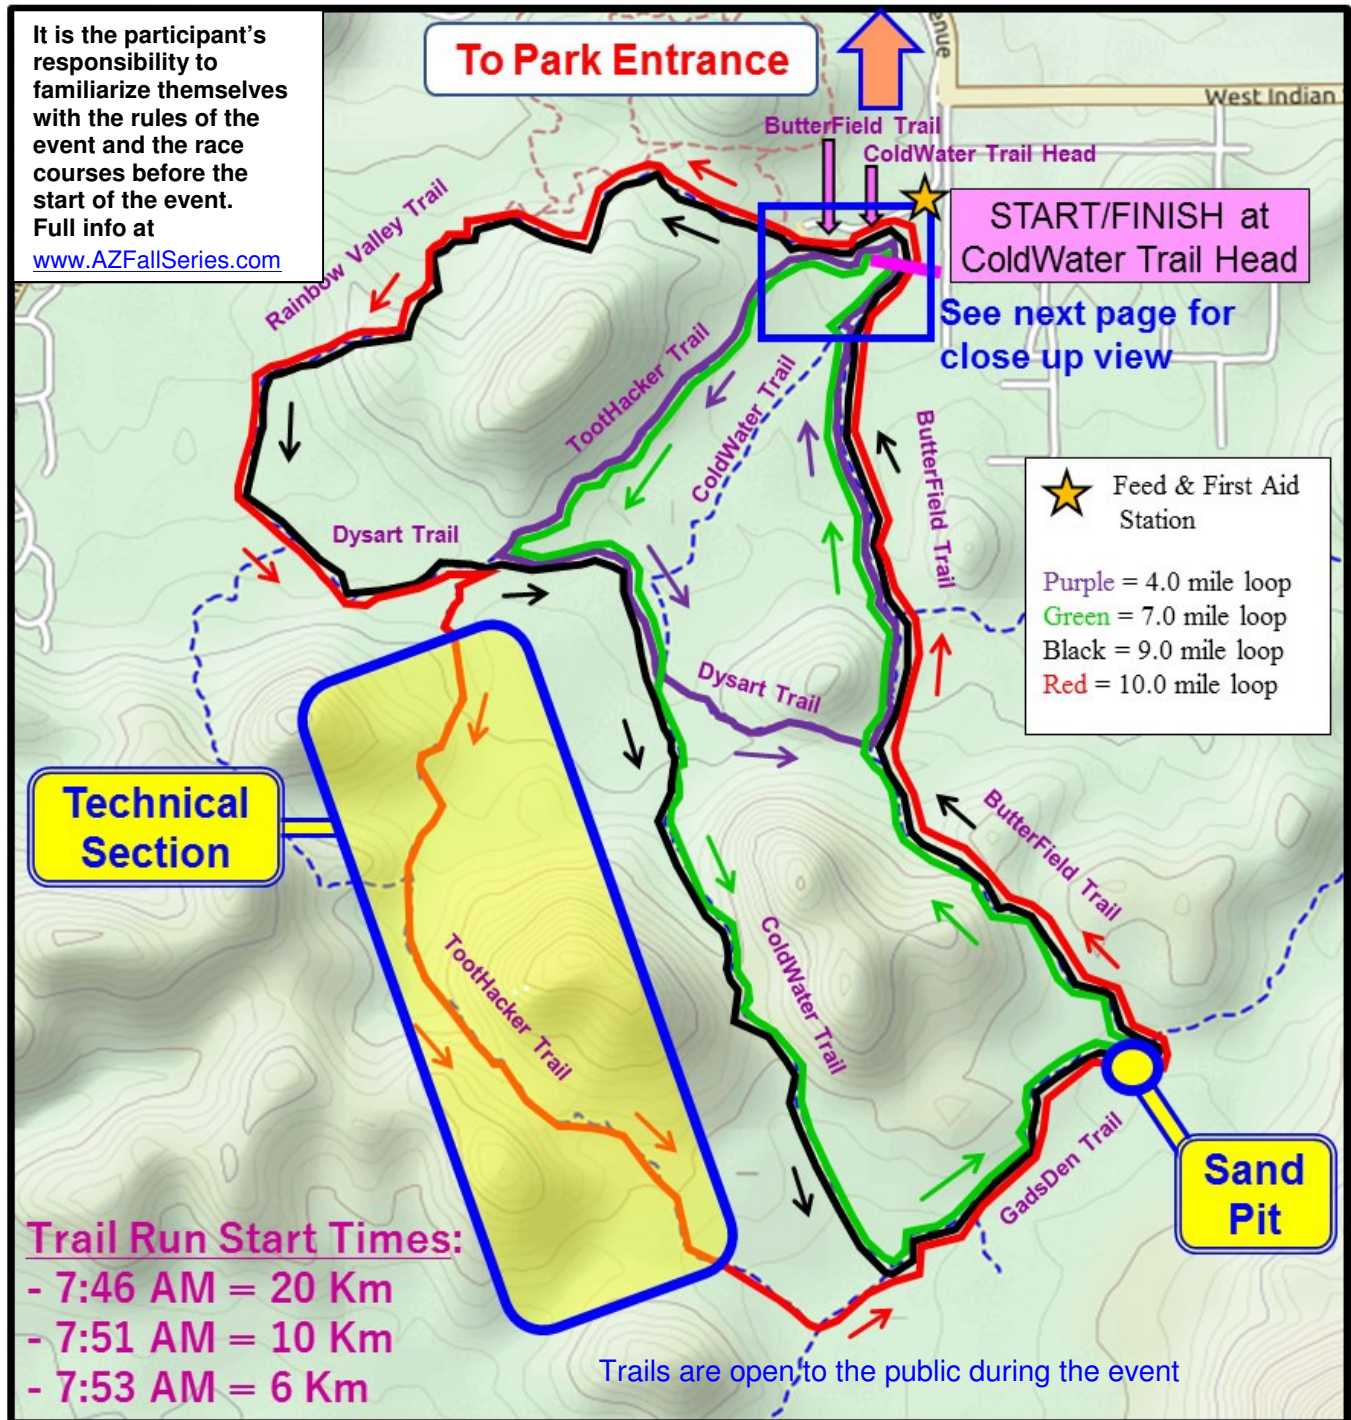

Event #3 - Saturday 10/28/2017: Estrella Horse Area

Trail Run & MTB Course Map – 10 / 9 / 7 / 4 Mi (Estrella Park – Horse Staging Area)

Address: 14401 W Arena Dr, Goodyear, AZ 85338 (GPS: 33.370458, -112.368770)

Trail Run Start Times:
 - 7:46 AM = 20 Km
 - 7:51 AM = 10 Km
 - 7:53 AM = 6 Km

Course marking will be by loop length, not by color. Example:

Event #3 - Saturday 10/28/2017: Estrella Horse Area

ELEVATION MAPS